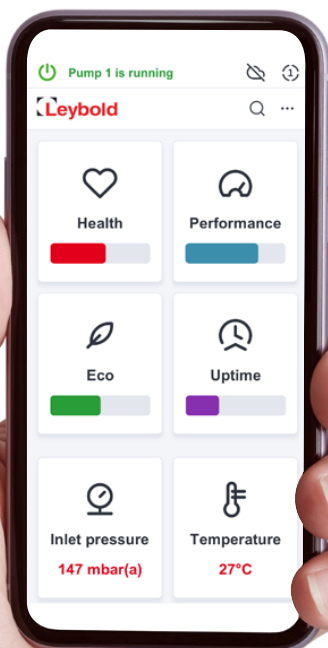

VAControl™ Stay ahead in the long run!

Multi-VAControl™

Multiple pump control

Multi-VAControl™ is the perfect solution for synchronizing pumps with on-board controllers. You can also connect fixed-speed pumps, including non-Leybold pumps. **Multi-VAControl™** is the perfect solution for central vacuum systems in addition to synchronizing pumps in pump-down applications.

With **Multi-VAControl™**, you get:

- ✓ **All the benefits of our VAControl™ controller**
- ✓ **Easy multi-pump system: quick to install, intuitive to use, and always possible to upgrade with more pumps later on.**