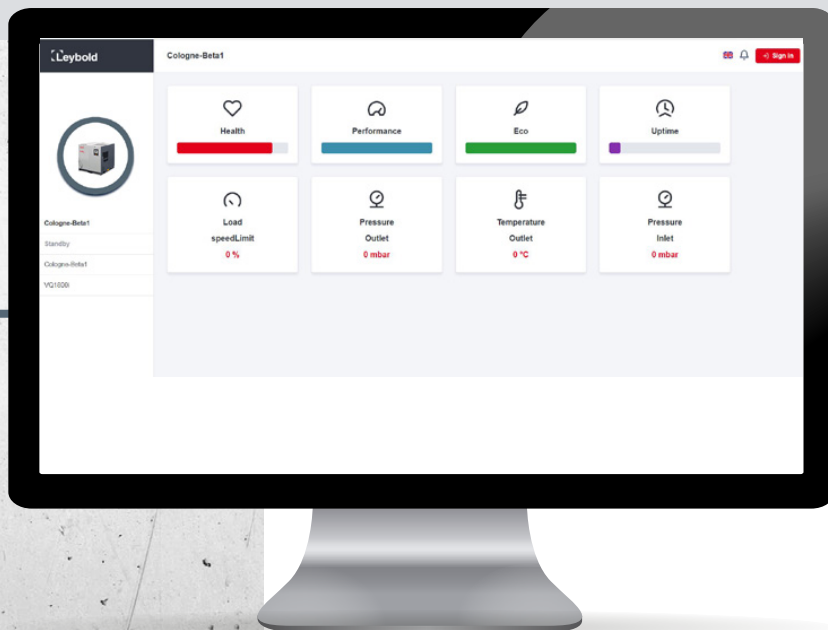

With **Multi-VAControl™**, you get:

- ✓ **All the benefits of our VAControl™ controller**
- ✓ **Easy multi-pump system: quick to install, intuitive to use, and always possible to upgrade with more pumps later on.**

Control your central vacuum via your PC and smartphone

The next generation vacuum pump controller

Multi-VAControl™ manages the load between the connected pumps to ensure that your pumps run at the minimum required level.