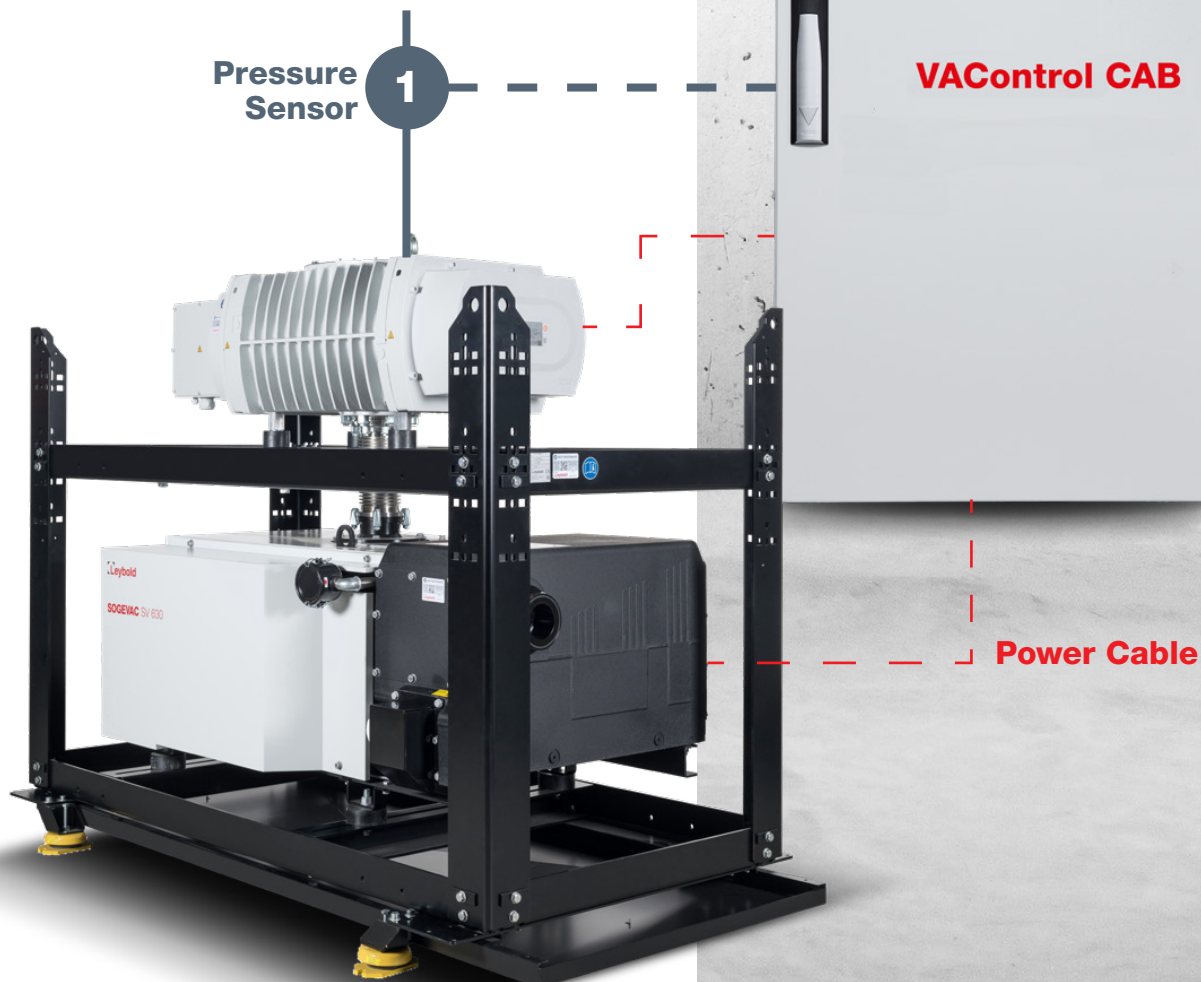

VAControl™ Stay ahead in the long run!

VAControl™ CAB

Smart electrical cabinets

With **VAControl™ CAB**, Leybold goes one step further. We now offer smart electrical cabinets for one or up to four pumps. Our fixed-speed pumps become intelligent, and running multiple pumps together has never been easier.

VAControl™ CAB offers:

- ✓ All the benefits of our **VAControl™** controller
- ✓ All the electrical hardware you need to drive your pumps in a safe way
- ✓ On-board frequency converters to improve pump performance & durability