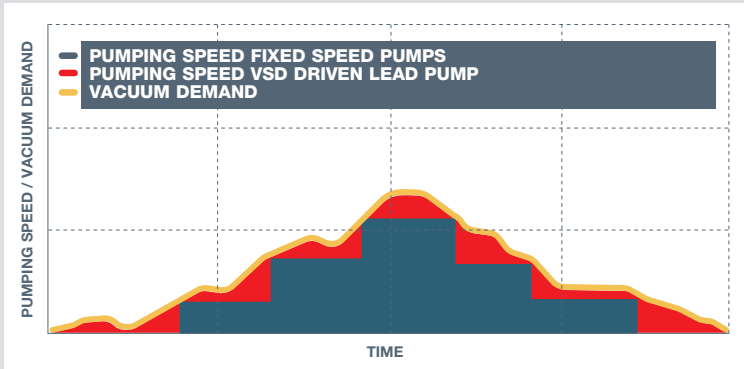

Multi-VAControl™

Multiple pump control

Multi-VAControl™ is the perfect solution for synchronizing pumps with on-board controllers. You can also connect fixed-speed pumps, including non-Leybold pumps. **Multi-VAControl™** is the perfect solution for central vacuum systems in addition to synchronizing pumps in pump-down applications.

With **Multi-VAControl™**, you get:

- ✓ **All the benefits of our VAControl™ controller**
- ✓ **Easy multi-pump system: quick to install, intuitive to use, and always possible to upgrade with more pumps later on.**

Control your central vacuum via your PC and smartphone

The next generation vacuum pump controller

Multi-VAControl™ manages the load between the connected pumps to ensure that your pumps run at the minimum required level.